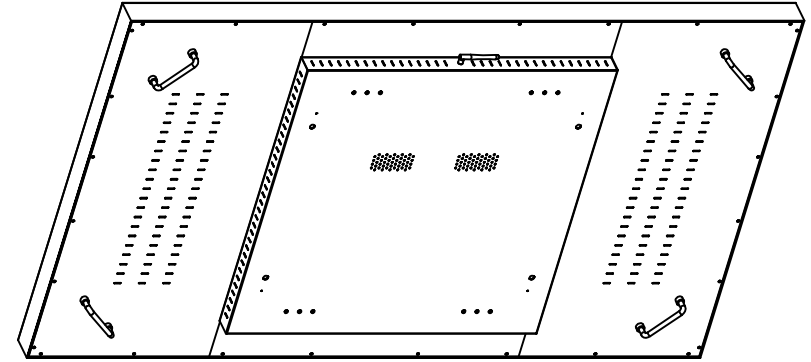

# 65" Wall-mounted Android DID

VESA: 600X400mm

Measurement: mm

<b>sole</b> VIDEO SOLUTIONS		<b>Resource International</b>	
PRODUCT NO. : <b>SEDA650E62AW</b>	PART NAME: <b>65" Wall-mounted Android DID</b>	DRAWING NO.:	
PART NO. :	MOULD NO. :	DESIGN BY :	
MATERIAL :	FINISH :	CHECK BY :	
TOLERANCE: LINEAR: 0 TO 6 ±0.1; 6 TO 30 ±0.2; 30 TO 120 ±0.3;	ANG: ALL±0.5 120 TO 400 ±0.5; 400 TO 1000 ±0.6; 1000 TO 3000 ±0.8;	SCALE: <b>1:1</b>	DRAFT ANGLE: APPROVED BY :
		ALL DIMENSIONS ARE IN MM	
			SHEET 1 OF 1