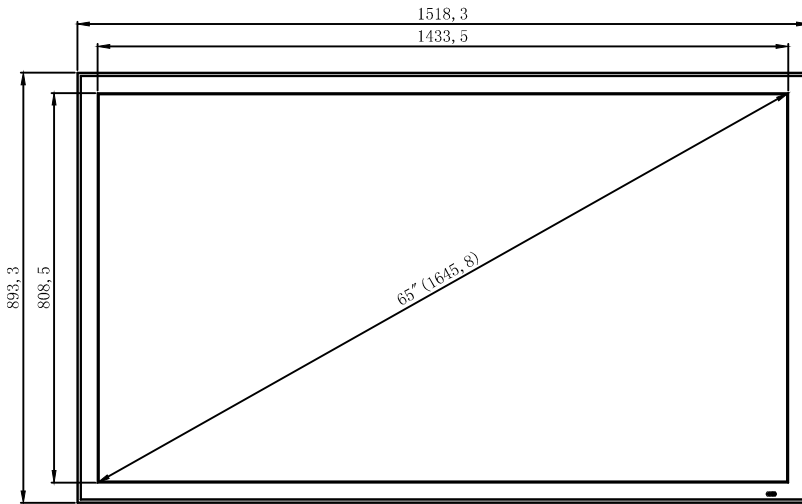

# 65" Wall-mounted Android DID

VESA: 600X400mm

Measurement: mm

<b>sole</b> VIDEO SOLUTIONS		<b>Resource International</b>	
PRODUCT NO. : <b>SEDA650E62AW</b>	PART NAME: <b>65" Wall-mounted Android DID</b>	DRAWING NO.:	
PART NO. :	MOULD NO. :	DESIGN BY :	
MATERIAL :	FINISH :	CHECK BY :	
TOLERANCE: LINEAR: 0 TO 6 ±0.1; 6 TO 30 ±0.2; 30 TO 120 ±0.3;	ANG: ALL±0.5 120 TO 400 ±0.5; 400 TO 1000 ±0.6; 1000 TO 3000 ±0.8;	SCALE: <b>1:1</b>	DRAFT ANGLE: APPROVED BY :
		ALL DIMENSIONS ARE IN MM	
			SHEET 1 OF 1